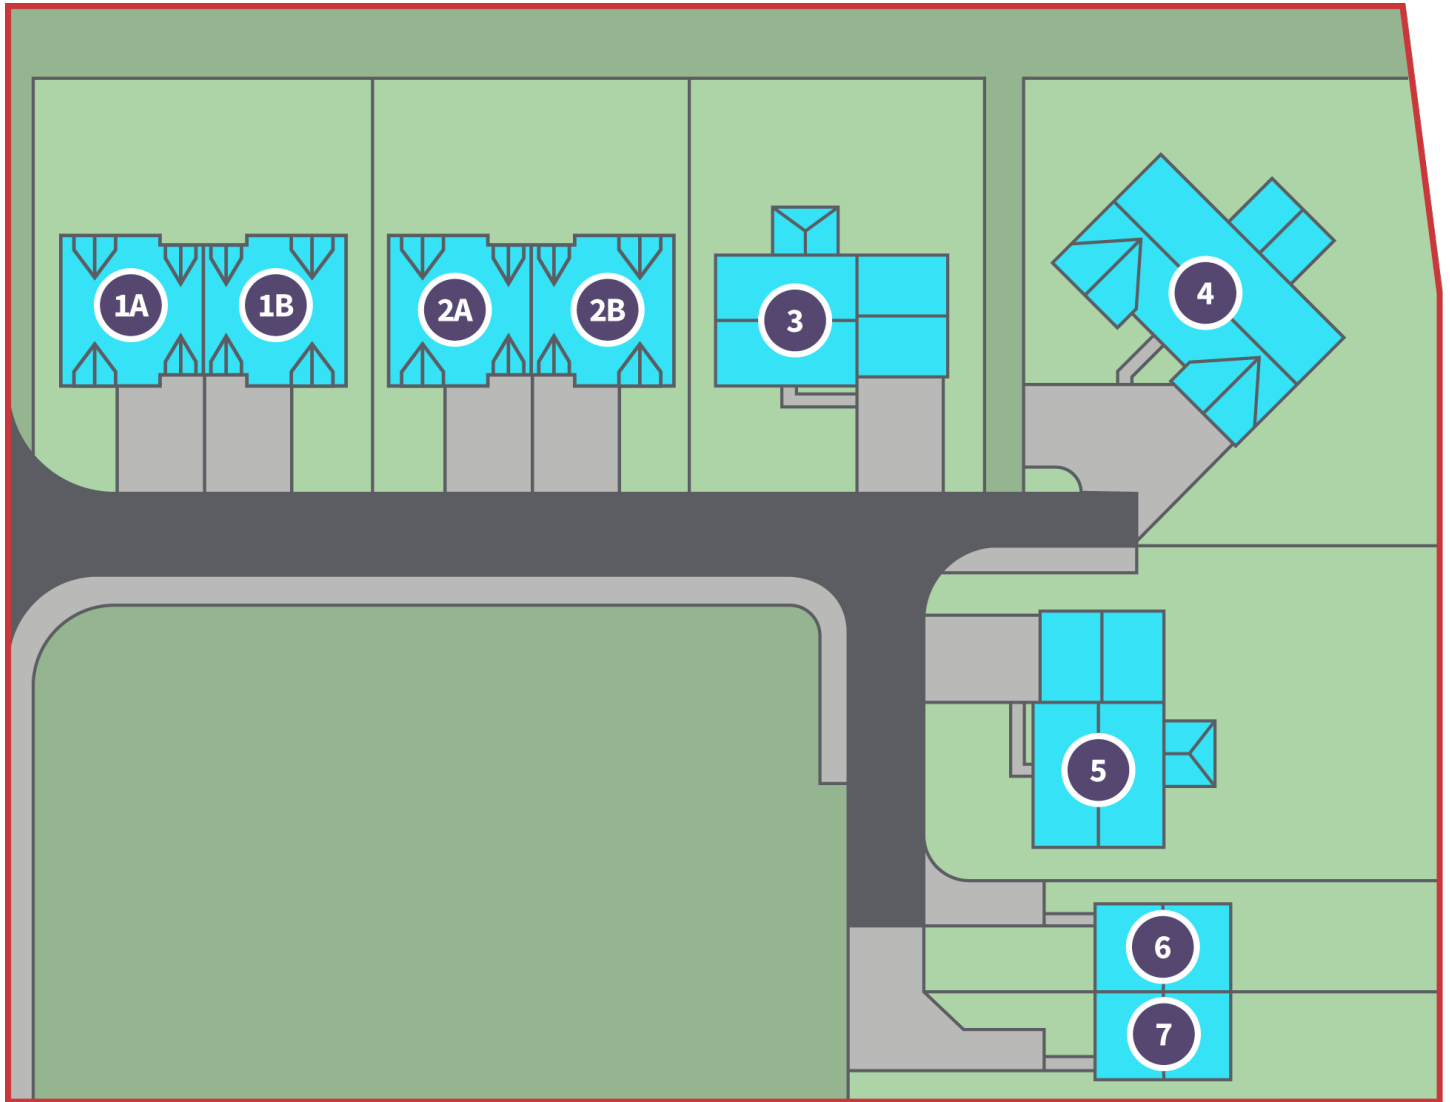

## KINMUCK, INVERURIE SITE MAP

HOUSE TYPES	PLOT NUMBERS								
	1A	1B	2A	2B	3	4	5	6	7
Stroma (5 Bed Semi-Detached)	✓	✓	✓	✓					
Esslemont					✓		✓		
The Blair								✓	✓
Ythsie						✓			

(PLEASE NOTE THIS INFORMATION IS FOR GUIDANCE ONLY AND DOES NOT FORM PART OF ANY CONTRACT AND IS SUBJECT TO CHANGE.)